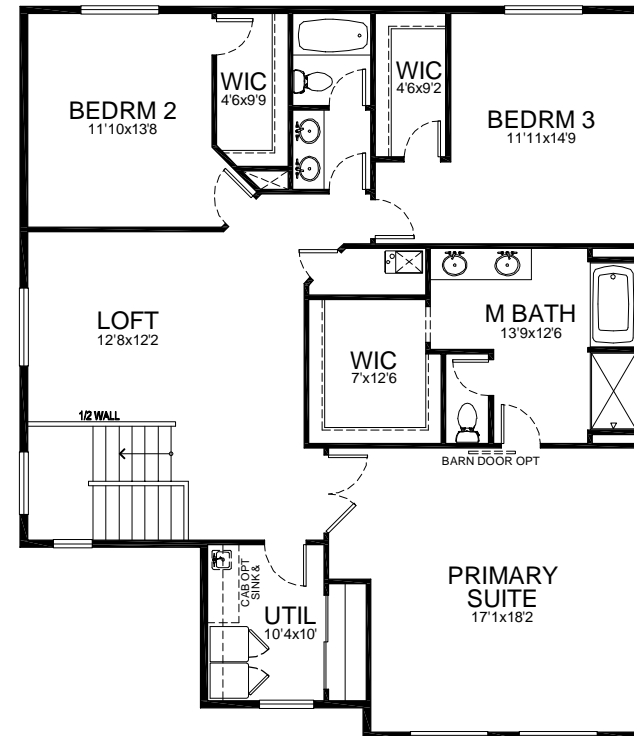

The Vista

2,899^{sf} Garage Right
7/10/24

THE PRESERVE

GUEST SUITE OPTION W/ FULL BATH

Building Exceptional Homes.
www.RushResidential.com

Reported square footage and floor plans are approximate. Base price does not include options. Plans shown are a general representation of, and may vary from actual constructed floor plan, (Primary Example Garage Left vs Garage Right) Standards vary depending on neighborhood. For more information, contact your Rush Residential sales representative. Rush Residential reserves the right to change the floor plan at any time.