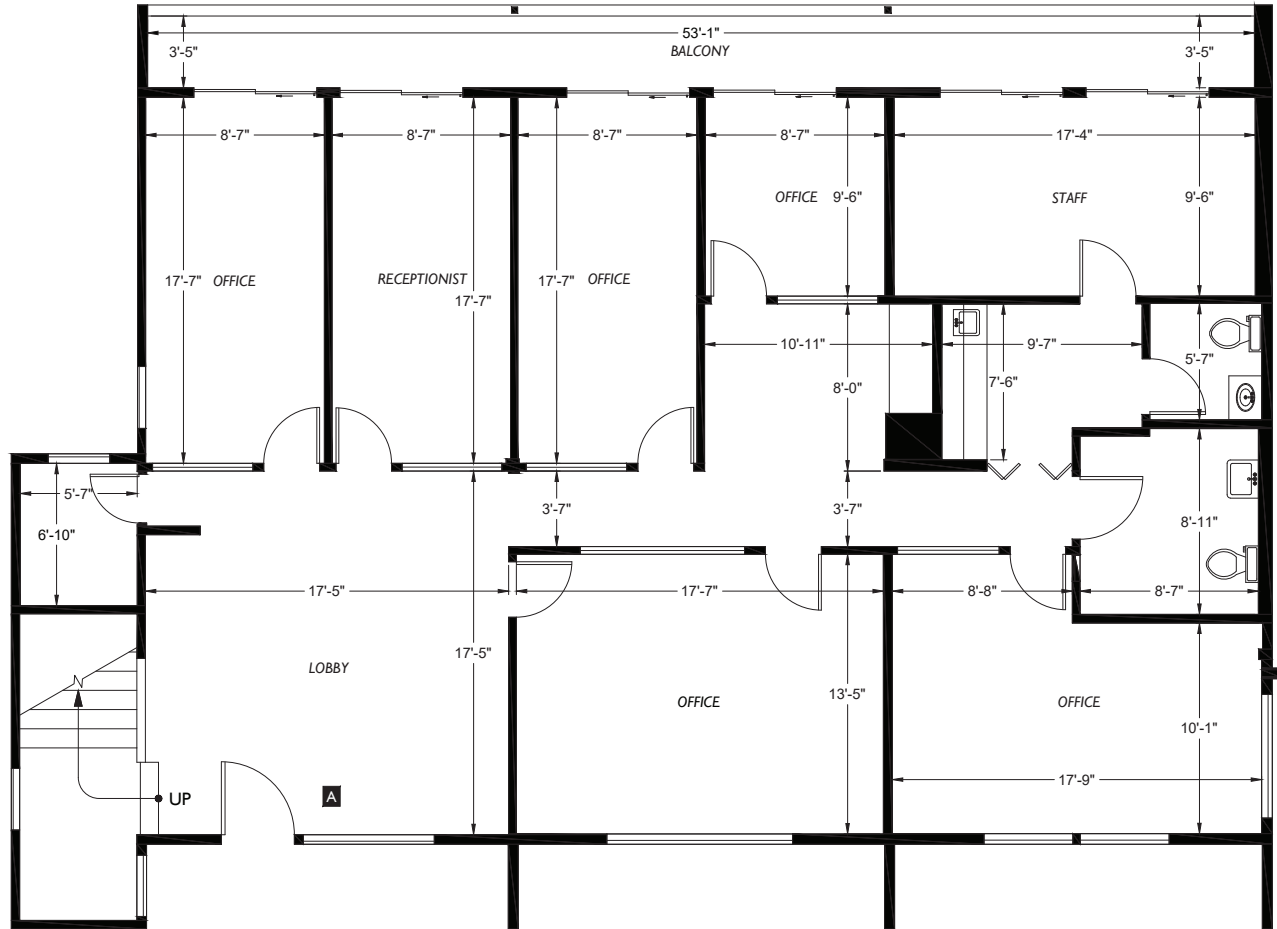

PALACE LAW BUILDING
4009 BRIDGEPORT WAY W, UNIVERSITY PLACE

Suite A - 2,048 Rentable Square Feet