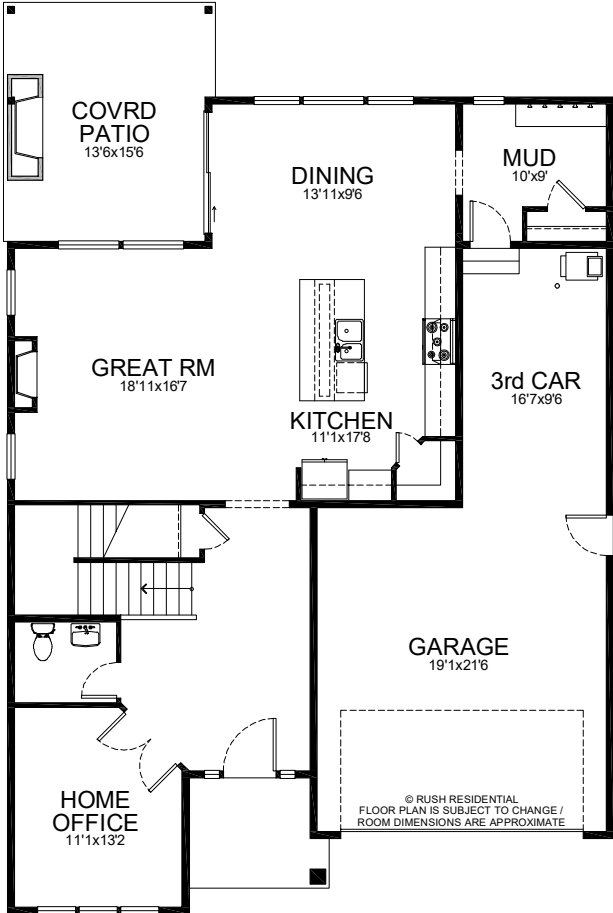

The Mayfield

2,899 SF

DEN TO
BED 4 OPTION

Building Exceptional Homes.
www.RushResidential.com

Reported square footage and floor plans are approximate. Base price does not include options. Plans shown are a general representation of, and may vary from actual constructed floor plan. Standards vary depending on neighborhood. For more information, contact your Rush Residential sales representative. Rush Residential reserves the right to change the floor plan at any time.