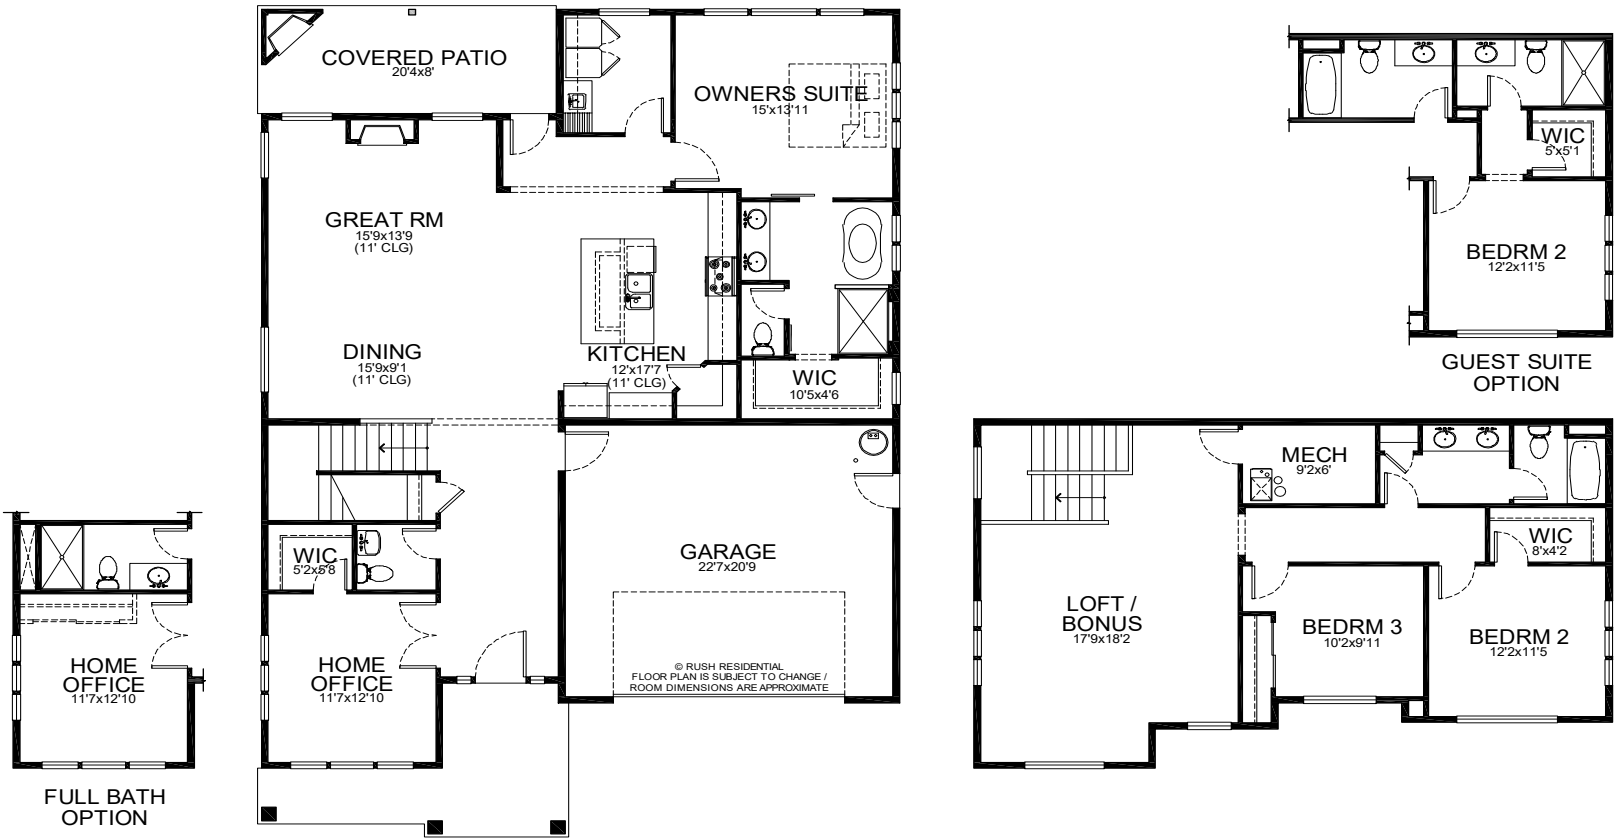

The Leyland

2,716 SF

Building Exceptional Homes.

www.RushResidential.com

Reported square footage and floor plans are approximate. Base price does not include options. Plans shown are a general representation of, and may vary from actual constructed floor plan. Standards vary depending on neighborhood. For more information, contact your Rush Residential sales representative. Rush Residential reserves the right to change the floor plan at any time.