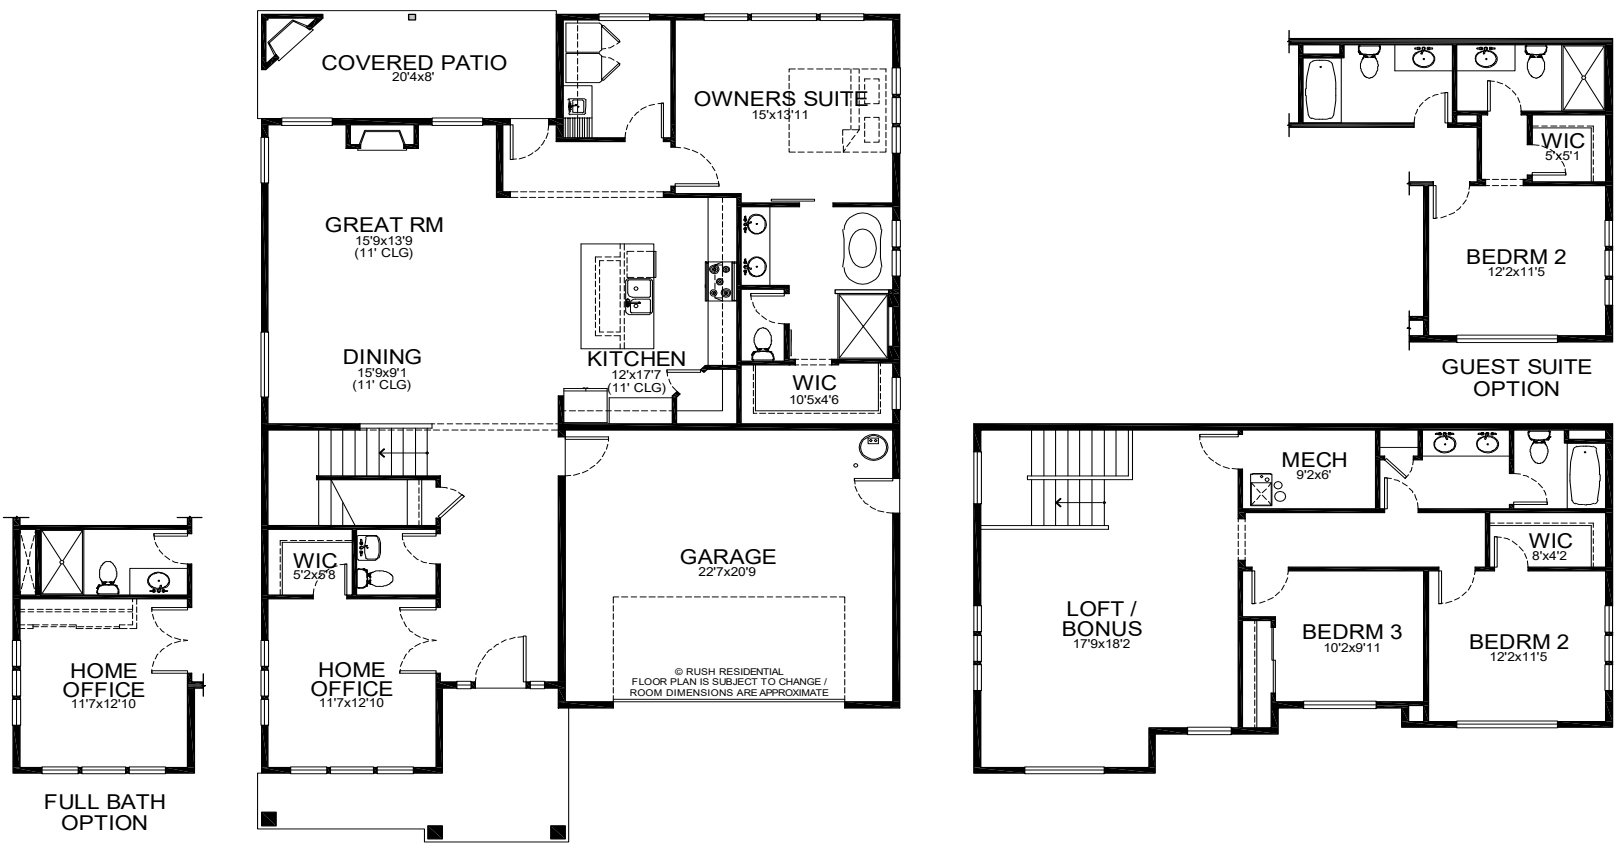

The Cypress

2,716 SF

Building Exceptional Homes.
www.RushResidential.com

Reported square footage and floor plans are approximate. Base price does not include options. Plans shown are a general representation of, and may vary from actual constructed floor plan. Standards vary depending on neighborhood. For more information, contact your Rush Residential sales representative. Rush Residential reserves the right to change the floor plan at any time.