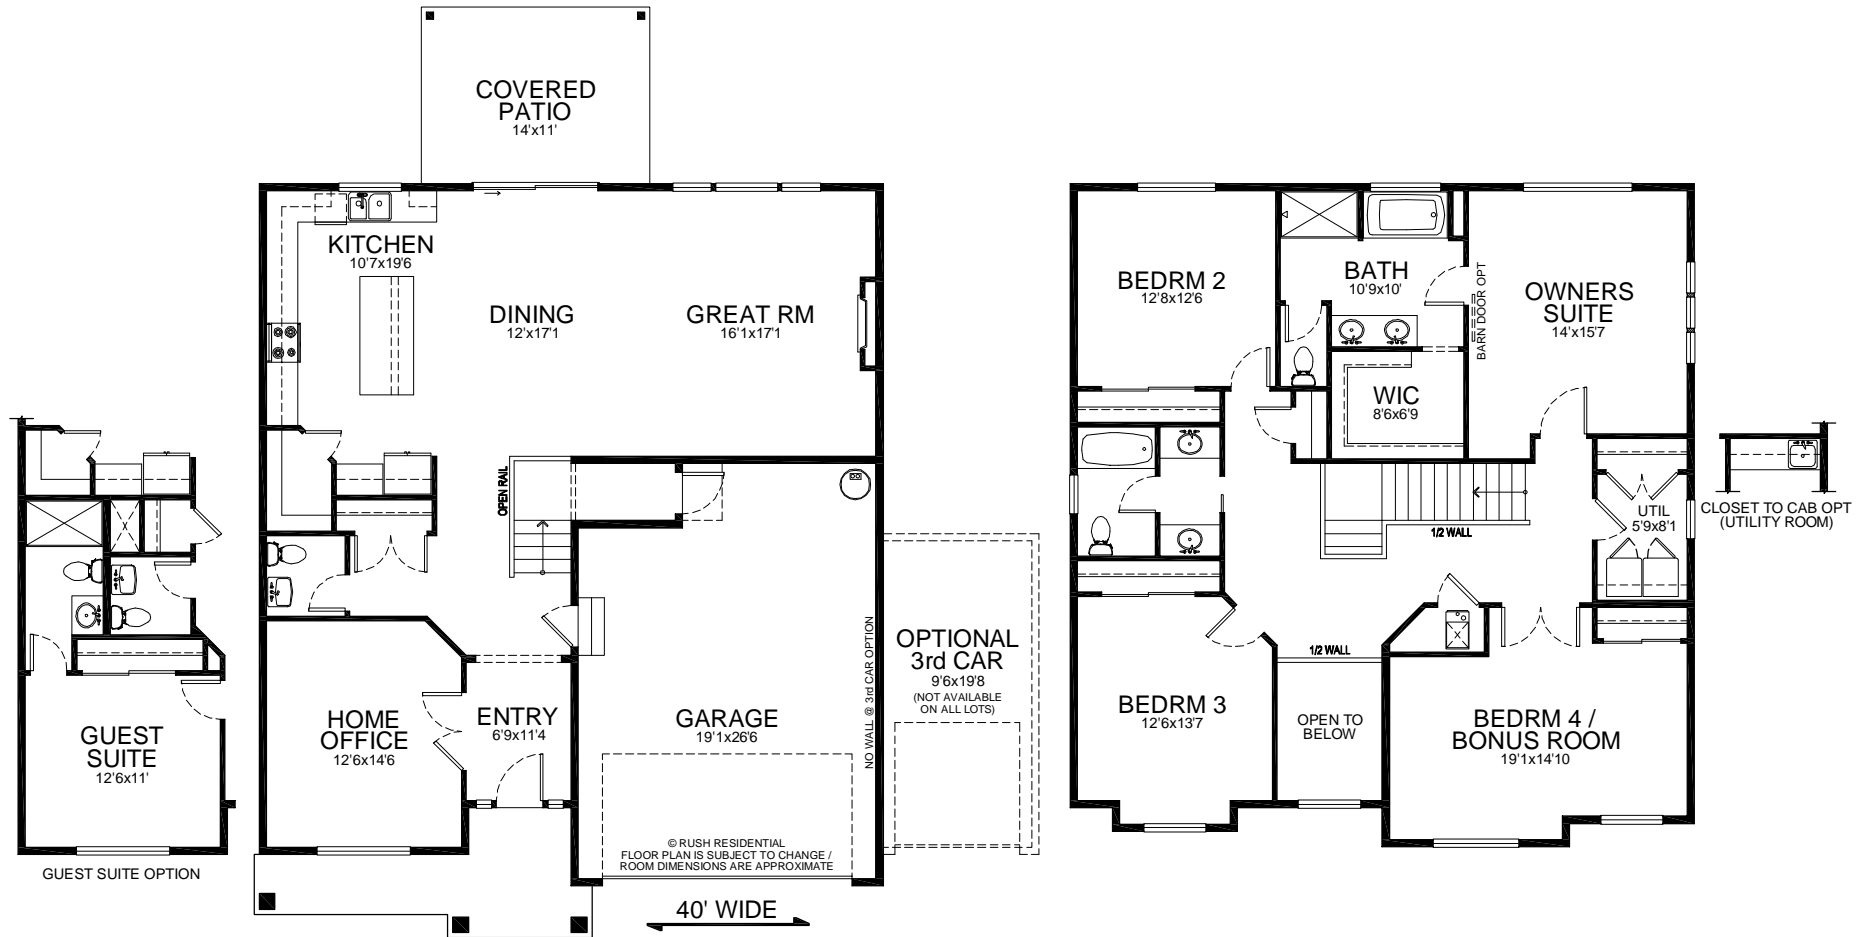

The Cedar

2,774^{sf}
7/10/24

Garage Right

THE PRESERVE

Building Exceptional Homes.
www.RushResidential.com

Reported square footage and floor plans are approximate. Base price does not include options. Plans shown are a general representation of, and may vary from actual constructed floor plan, (Primary Example Garage Left vs Garage Right) Standards vary depending on neighborhood. For more information, contact your Rush Residential sales representative. Rush Residential reserves the right to change the floor plan at any time.