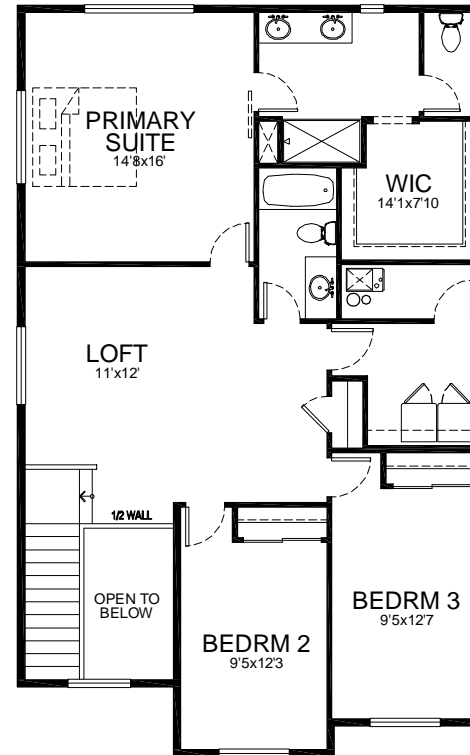

# The Cayuse

2,245<sup>sf</sup>  
7/10/24  
Garage Right

# THE PRESERVE

Building Exceptional Homes.  
[www.RushResidential.com](http://www.RushResidential.com)

Reported square footage and floor plans are approximate. Base price does not include options. Plans shown are a general representation of, and may vary from actual constructed floor plan, (Primary Example Garage Left vs Garage Right) Standards vary depending on neighborhood. For more information, contact your Rush Residential sales representative. Rush Residential reserves the right to change the floor plan at any time.