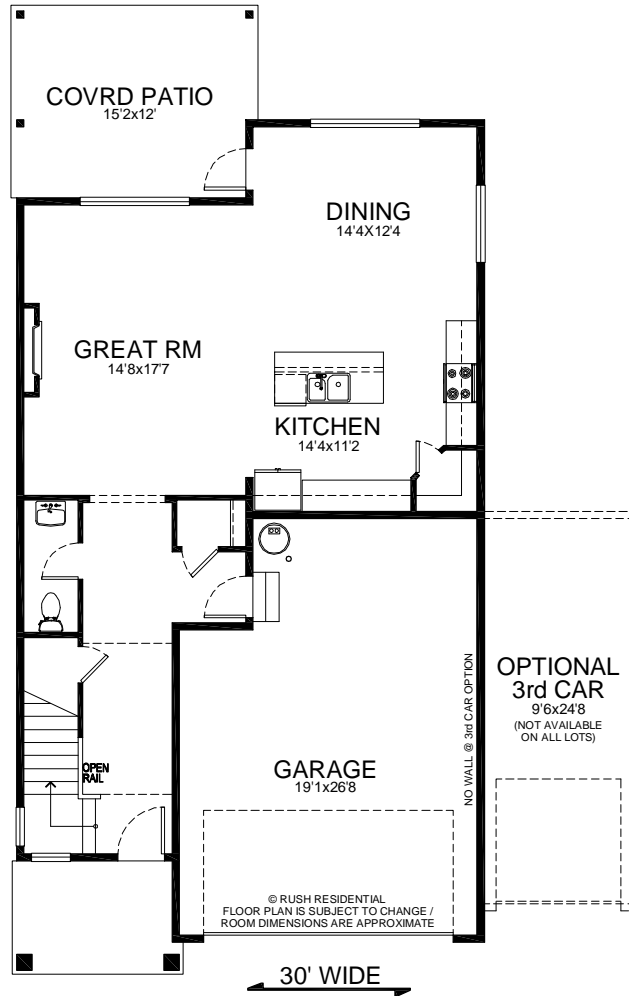

# The Cayuse

2,245<sup>sf</sup>  
7/10/24  
Garage Right

# THE PRESERVE

Building Exceptional Homes.  
[www.RushResidential.com](http://www.RushResidential.com)

Reported square footage and floor plans are approximate. Base price does not include options. Plans shown are a general representation of, and may vary from actual constructed floor plan, (Primary Example Garage Left vs Garage Right) Standards vary depending on neighborhood. For more information, contact your Rush Residential sales representative. Rush Residential reserves the right to change the floor plan at any time.