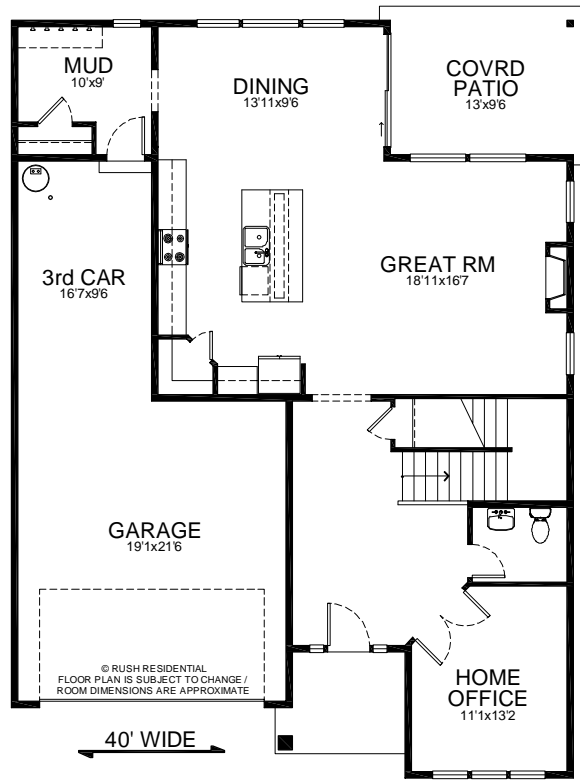

The Vista

2,899^{sf}
4/21/22

MEADOWS

AT MILL POND

GUEST SUITE OPTION W/
FULL BATH

Building Exceptional Homes.
www.RushResidential.com

Reported square footage and floor plans are approximate. Base price does not include options. Plans shown are a general representation of, and may vary from actual constructed floor plan. Standards vary depending on neighborhood. For more information, contact your Rush Residential sales representative. Rush Residential reserves the right to change the floor plan at any time.