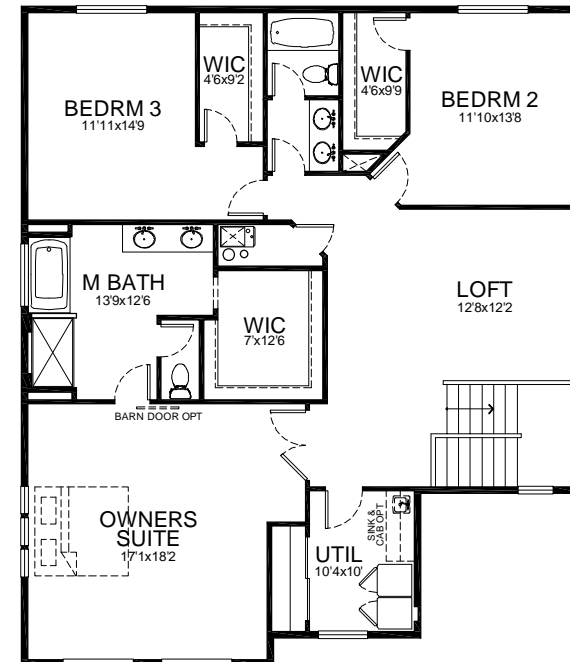

The Vista

2,899^{sf}
4/21/22

MEADOWS

AT MILL POND

GUEST SUITE OPTION W/
FULL BATH

Building Exceptional Homes.
www.RushResidential.com

Reported square footage and floor plans are approximate. Base price does not include options. Plans shown are a general representation of, and may vary from actual constructed floor plan. Standards vary depending on neighborhood. For more information, contact your Rush Residential sales representative. Rush Residential reserves the right to change the floor plan at any time.