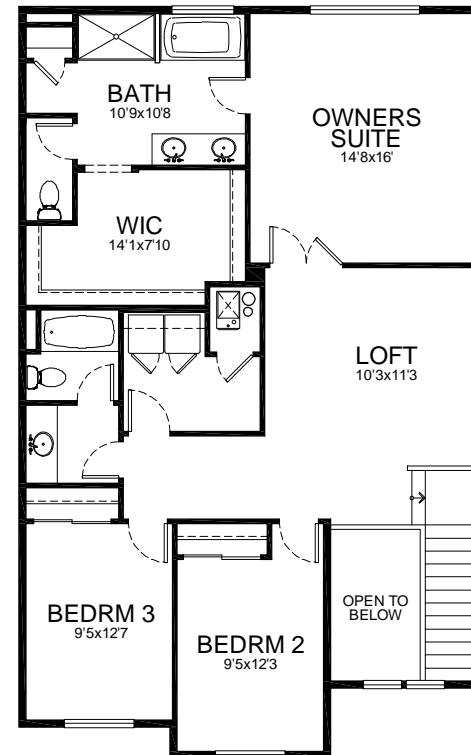

The Olympic

2,245 sf
9/14/22

MEADOWS AT MILL POND

Building Exceptional Homes.
www.RushResidential.com

Reported square footage and floor plans are approximate. Base price does not include options. Plans shown are a general representation of, and may vary from actual constructed floor plan. Standards vary depending on neighborhood. For more information, contact your Rush Residential sales representative. Rush Residential reserves the right to change the floor plan at any time.