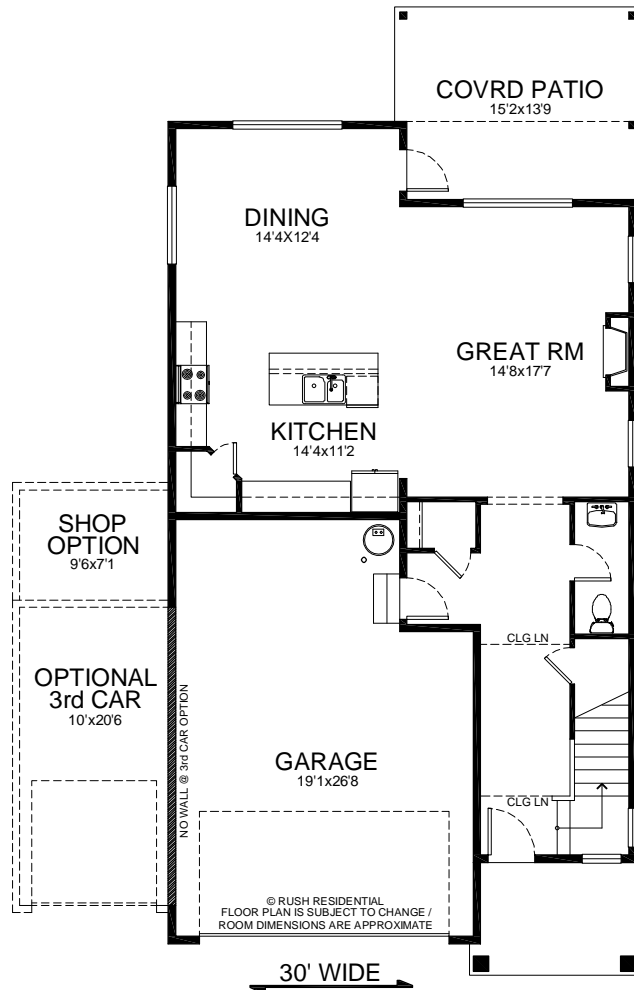

The Olympic

2,245 sf
9/14/22

MEADOWS AT MILL POND

Building Exceptional Homes.
www.RushResidential.com

Reported square footage and floor plans are approximate. Base price does not include options. Plans shown are a general representation of, and may vary from actual constructed floor plan. Standards vary depending on neighborhood. For more information, contact your Rush Residential sales representative. Rush Residential reserves the right to change the floor plan at any time.