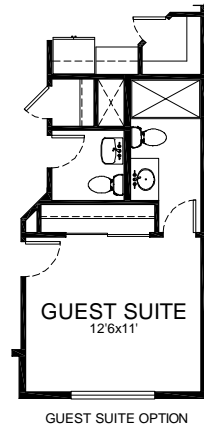

# The Cedar

2,774 sf  
4/21/22

# MEADOWS

AT MILL POND

Building Exceptional Homes.  
[www.RushResidential.com](http://www.RushResidential.com)

Reported square footage and floor plans are approximate. Base price does not include options. Plans shown are a general representation of, and may vary from actual constructed floor plan. Standards vary depending on neighborhood. For more information, contact your Rush Residential sales representative. Rush Residential reserves the right to change the floor plan at any time.