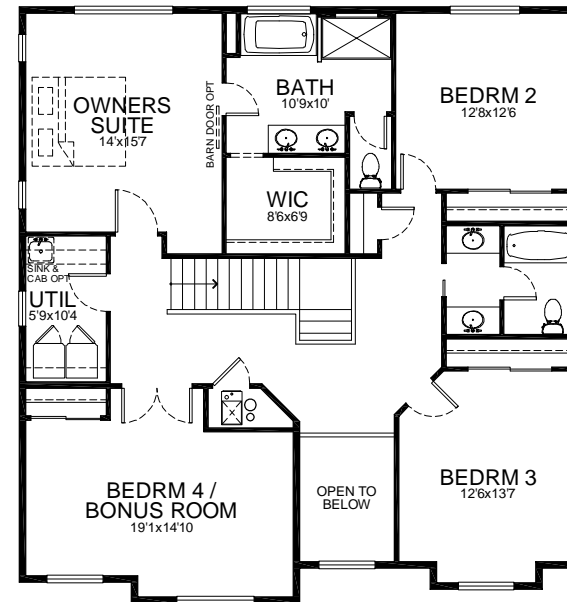

# The Cedar

2,774 sf  
4/21/22

# MEADOWS

AT MILL POND

Building Exceptional Homes.  
[www.RushResidential.com](http://www.RushResidential.com)

Reported square footage and floor plans are approximate. Base price does not include options. Plans shown are a general representation of, and may vary from actual constructed floor plan. Standards vary depending on neighborhood. For more information, contact your Rush Residential sales representative. Rush Residential reserves the right to change the floor plan at any time.