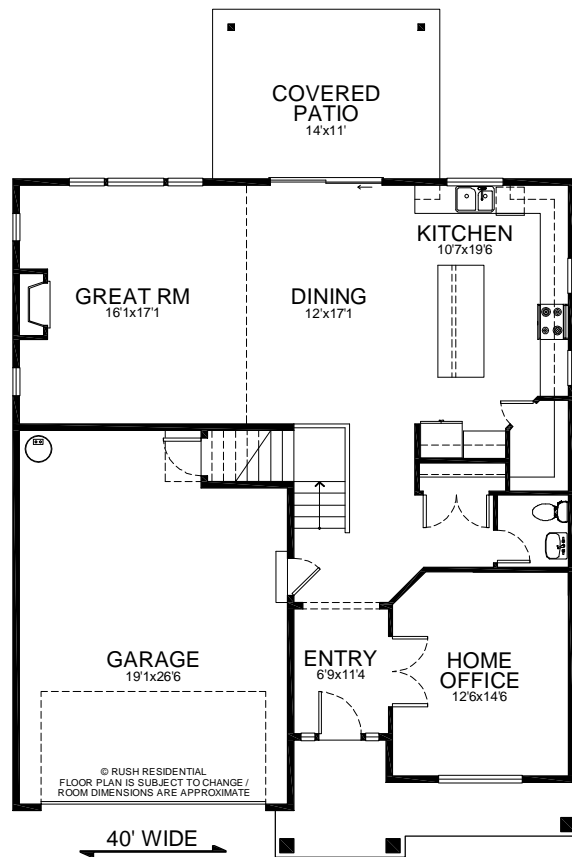

# The Cedar

2,774 sf  
4/21/22

# MEADOWS

AT MILL POND

Building Exceptional Homes.  
[www.RushResidential.com](http://www.RushResidential.com)

Reported square footage and floor plans are approximate. Base price does not include options. Plans shown are a general representation of, and may vary from actual constructed floor plan. Standards vary depending on neighborhood. For more information, contact your Rush Residential sales representative. Rush Residential reserves the right to change the floor plan at any time.