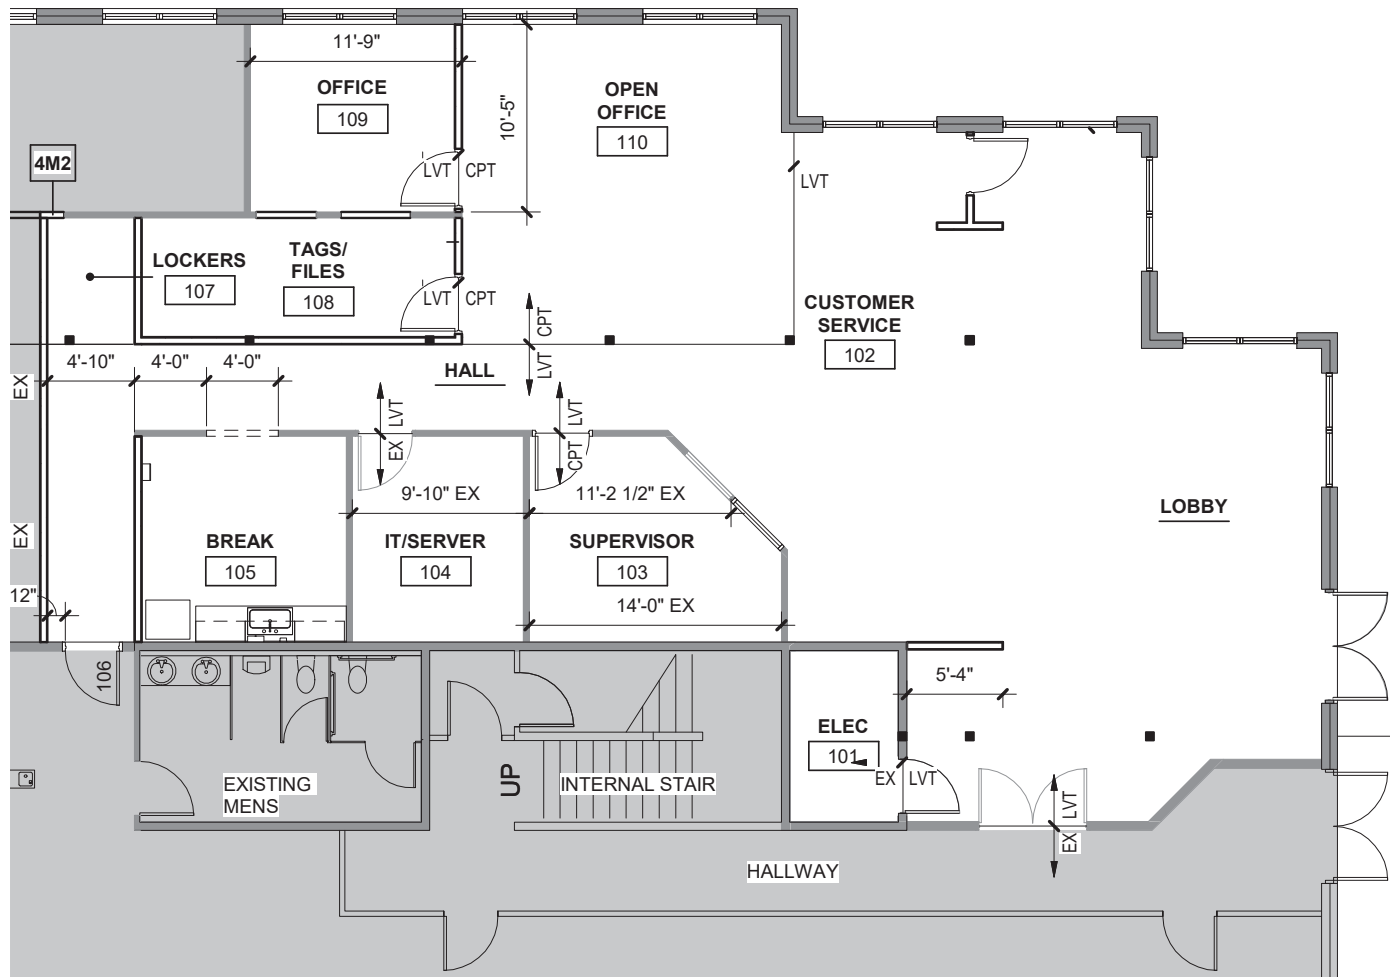

**5801 SOUNDVIEW**  
5801 SOUNDVIEW DRIVE, GIG HARBOR

Suite 50A - 2,752 Rentable Square Feet