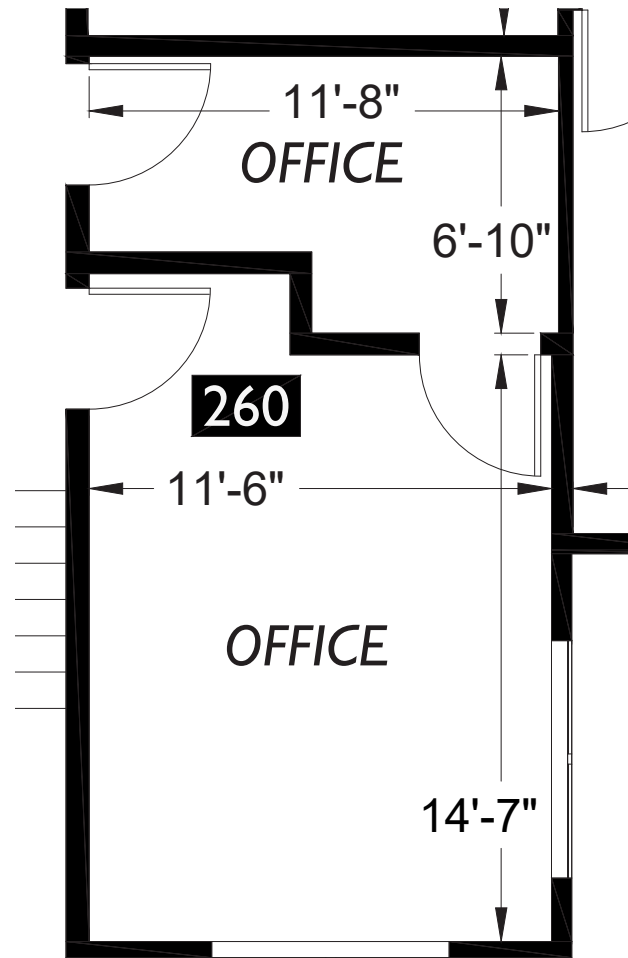

PEARL PLACE

6002 N WESTGATE BLVD., TACOMA

Suite 260 - 321 Rentable Square Feet