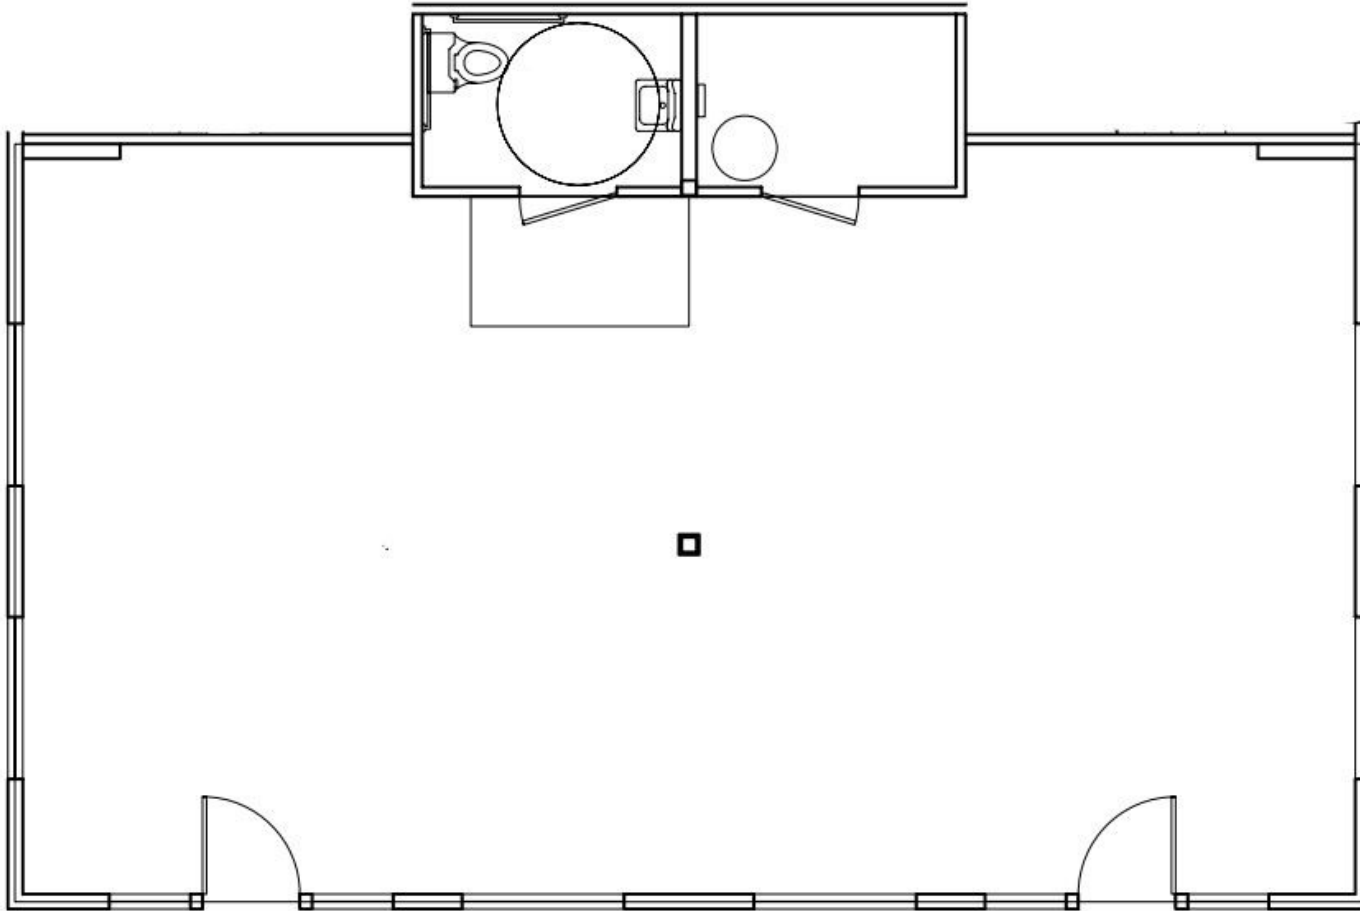

OLYMPIC RETAIL

5229 OLYMPIC DRIVE, GIG HARBOR

Suite 5229 - 1,076 Rentable Square Feet