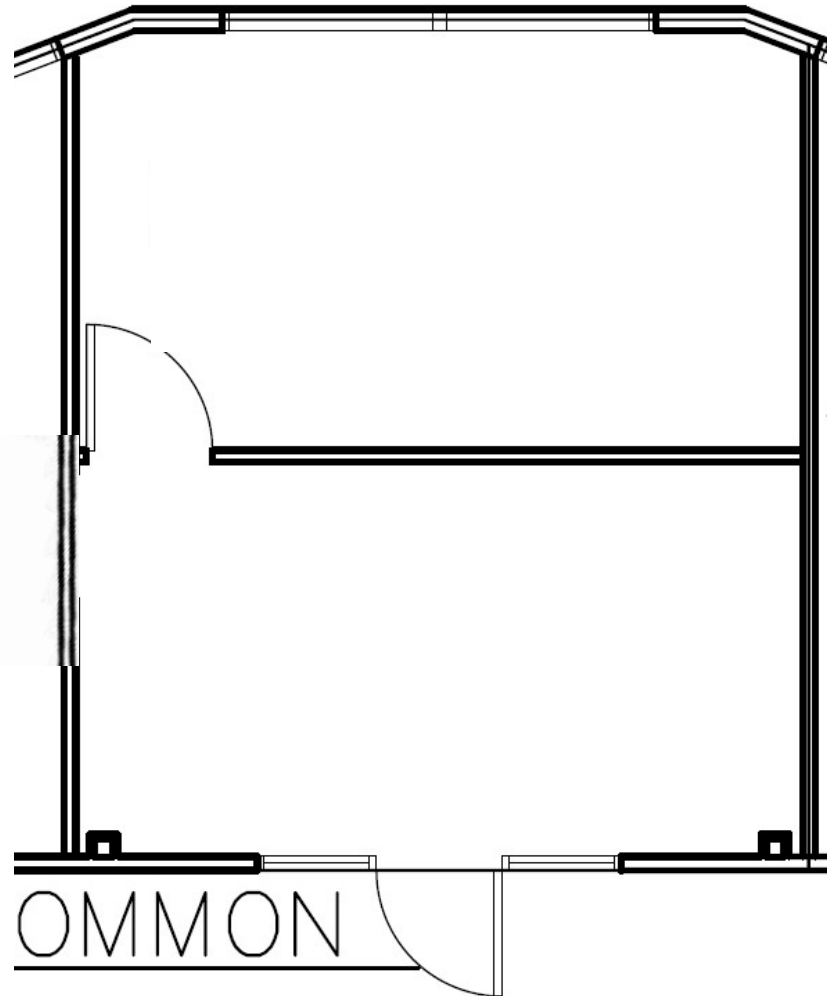

GIG HARBOR PROFESSIONAL CENTER
6625 WAGNER WAY, GIG HARBOR

Suite 354 - 417 Rentable Square Feet