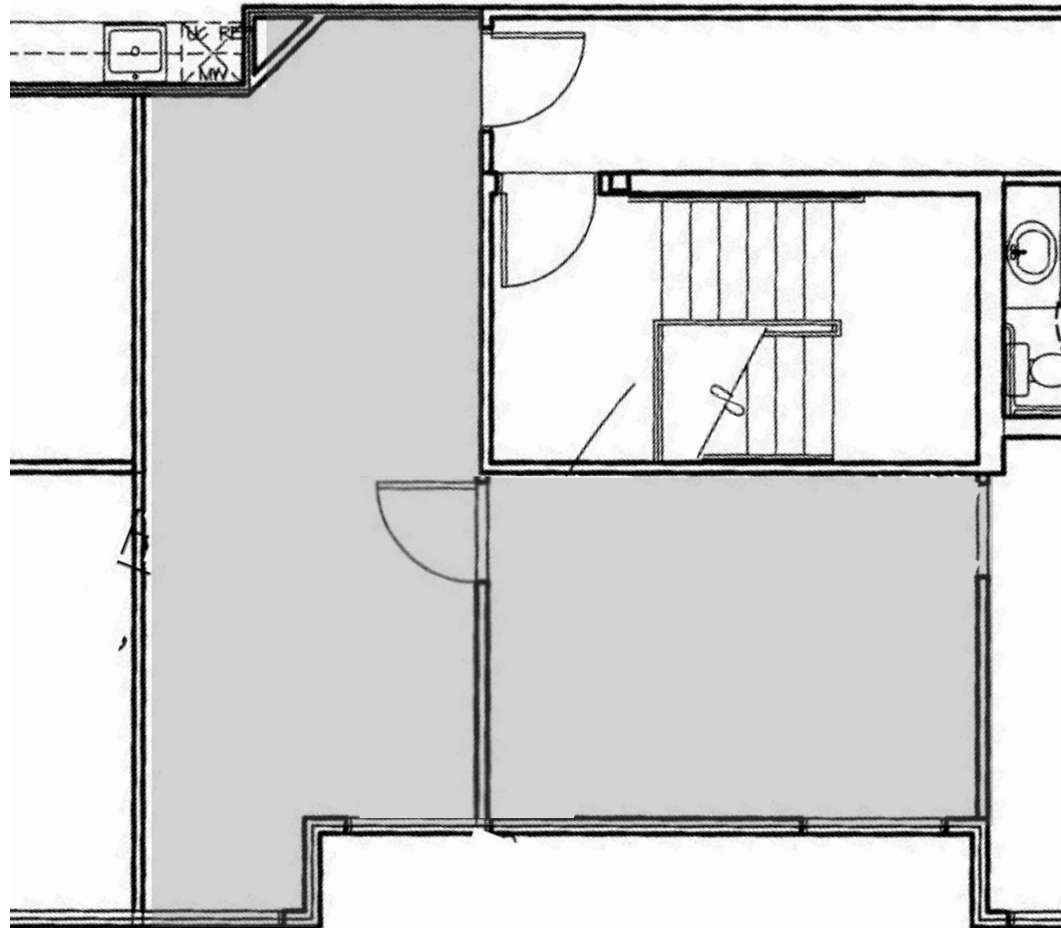

GIG HARBOR PROFESSIONAL CENTER
6625 WAGNER WAY, GIG HARBOR

Suite 301 - 592 Rentable Square Feet