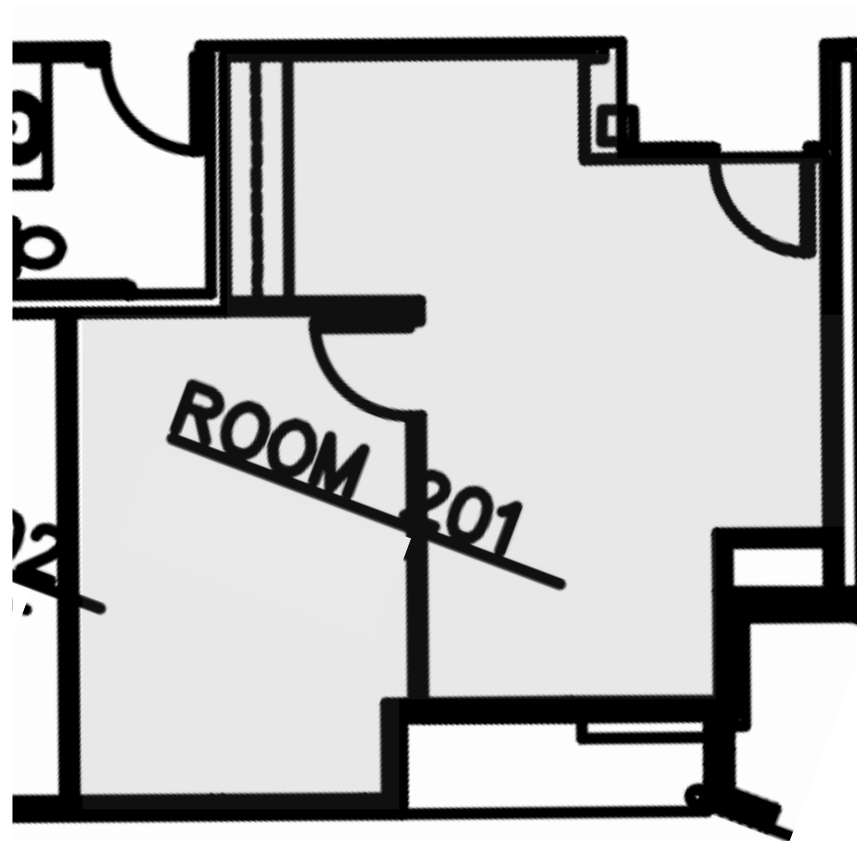

GIG HARBOR PROFESSIONAL CENTER
6625 WAGNER WAY, GIG HARBOR

Suite 201 - 511 Rentable Square Feet