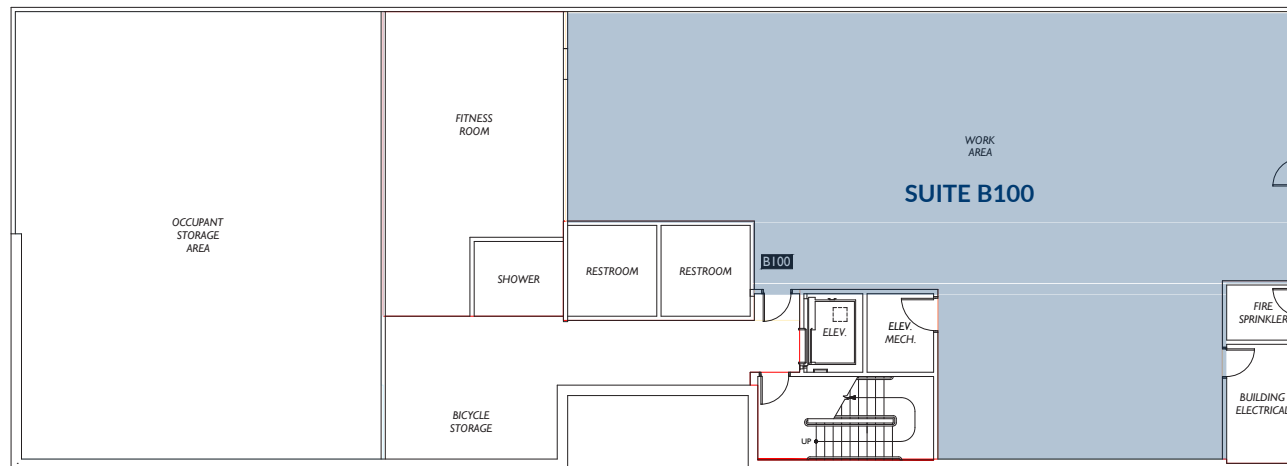

FLOOR PLANS

Suite 100 - 3,990 Available Square Feet

Suite B100 - 3,497 Available Square Feet