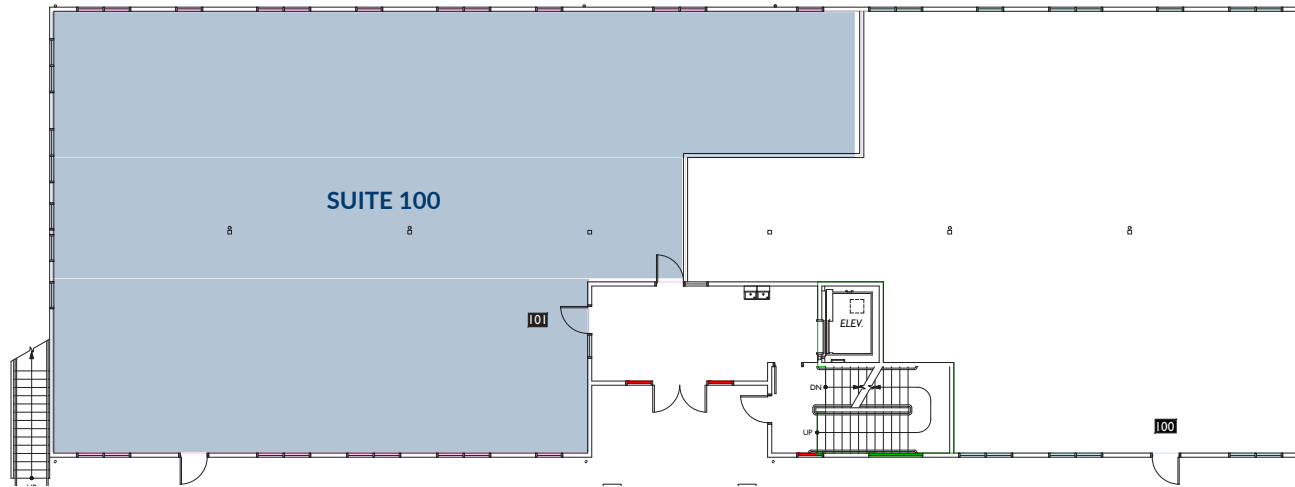

FLOOR PLANS

Suite 100 - 3,990 Available Square Feet

Suite B100 - 3,497 Available Square Feet