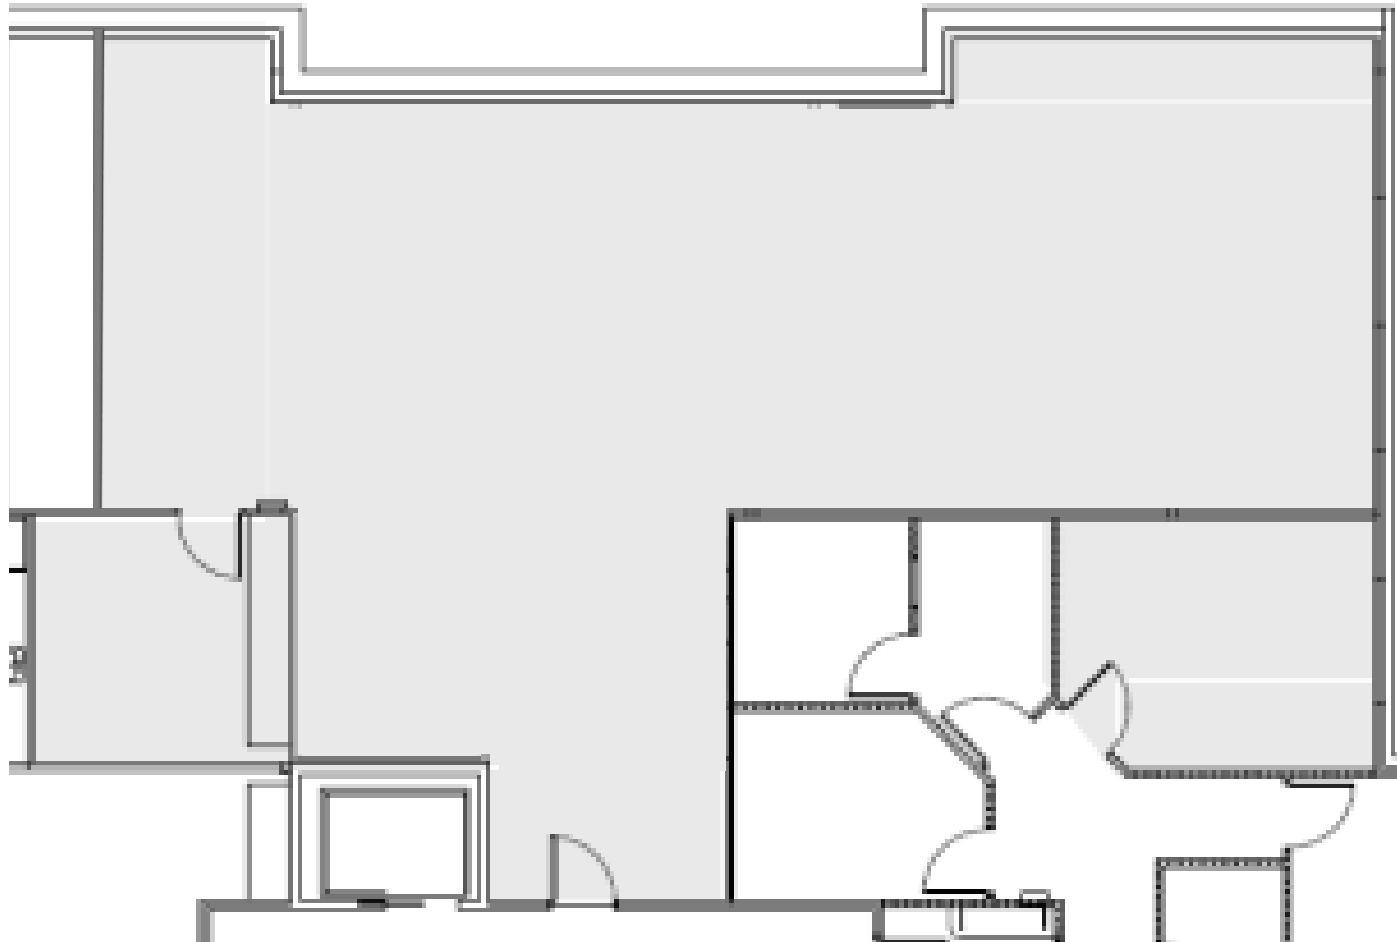

PEARL PLACE II

6004 N WESTGATE BLVD, TACOMA

Suite 150 - 2,360 Rentable Square Feet