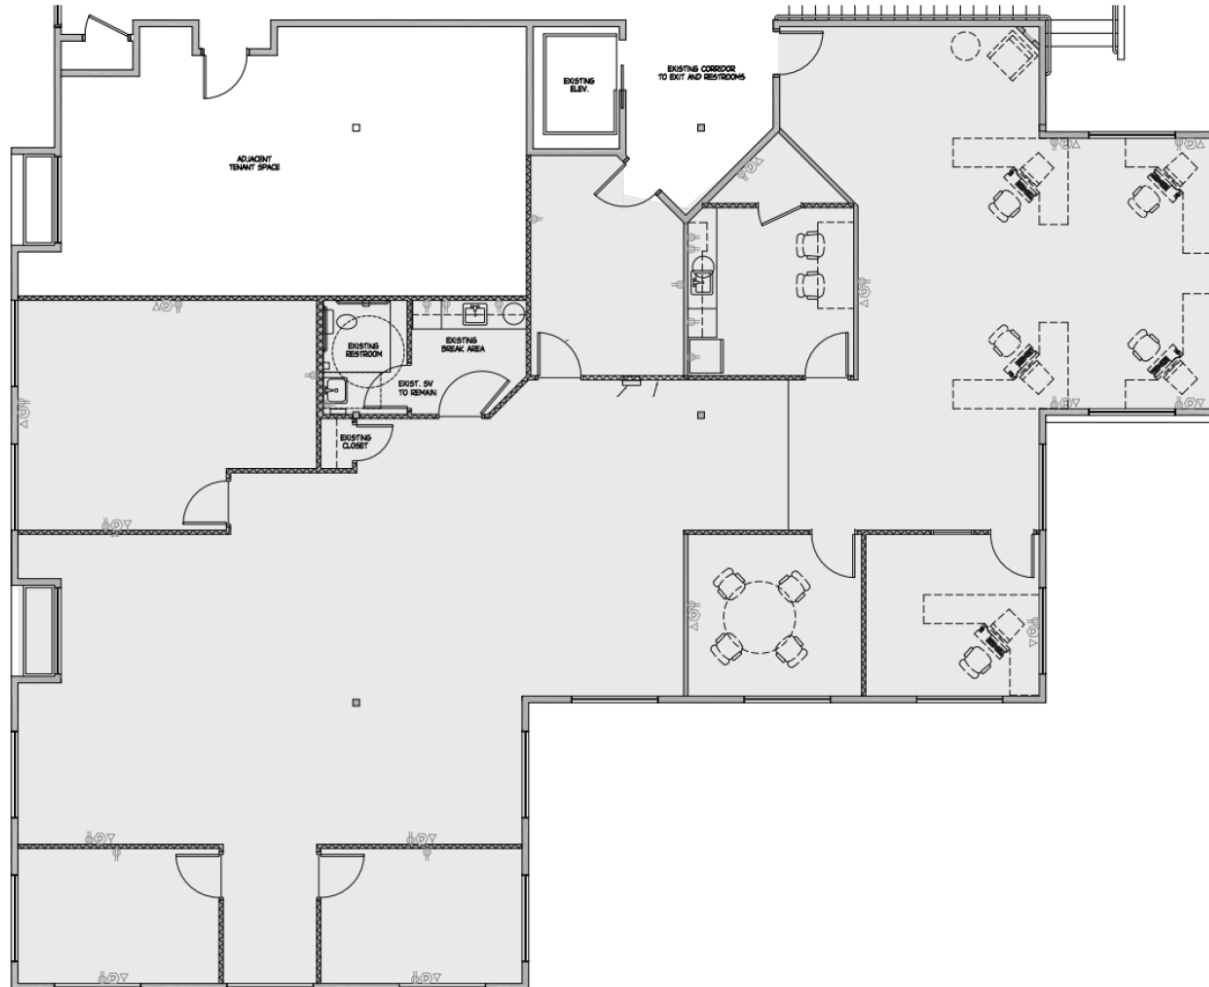

PEARL PLACE II

6004 N WESTGATE BLVD, TACOMA

Suite 220 - 3,874 Rentable Square Feet