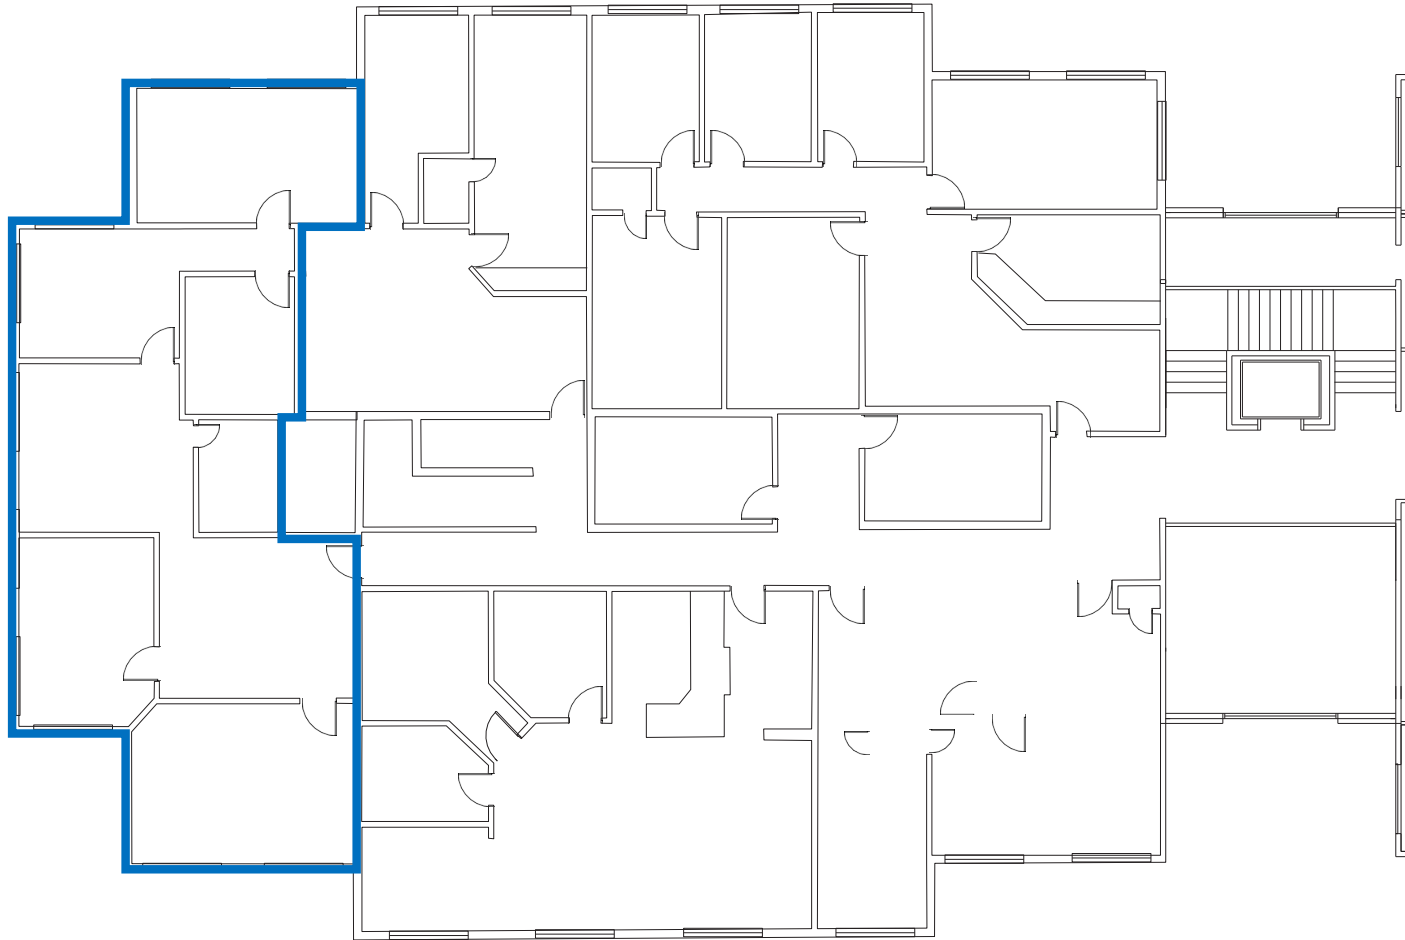

**5801 SOUNDVIEW**

5801 SOUNDVIEW DR. GIG HARBOR

Suite 208 - 1,969 Rentable Square Feet