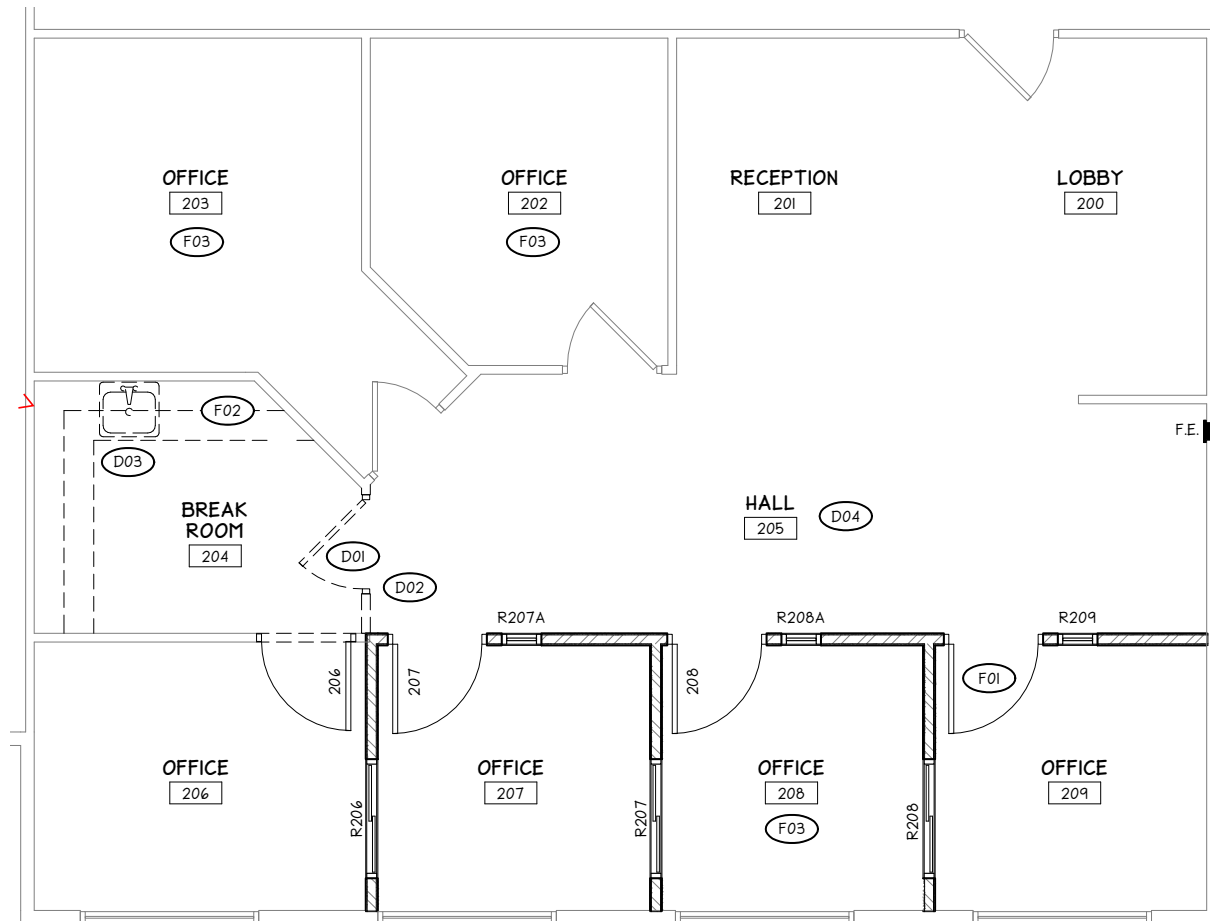

## SOUNDVIEW

5801 SOUNDVIEW DRIVE, GIG HARBOR

Suite 204 - 1,448 Rentable Square Feet