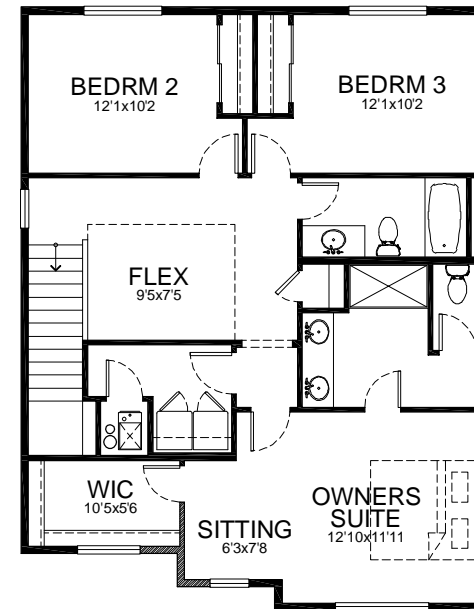

The Penrose

1,767^{sf}
DATE

Building Exceptional Homes.
www.RushResidential.com

Reported square footage and floor plans are approximate. Base price does not include options. Plans shown are a general representation of, and may vary from actual constructed floor plan. (Primary Example Garage Left vs Garage Right) Standards vary depending on neighborhood. For more information, contact your Rush Residential sales representative. Rush Residential reserves the right to change the floor plan at any time.