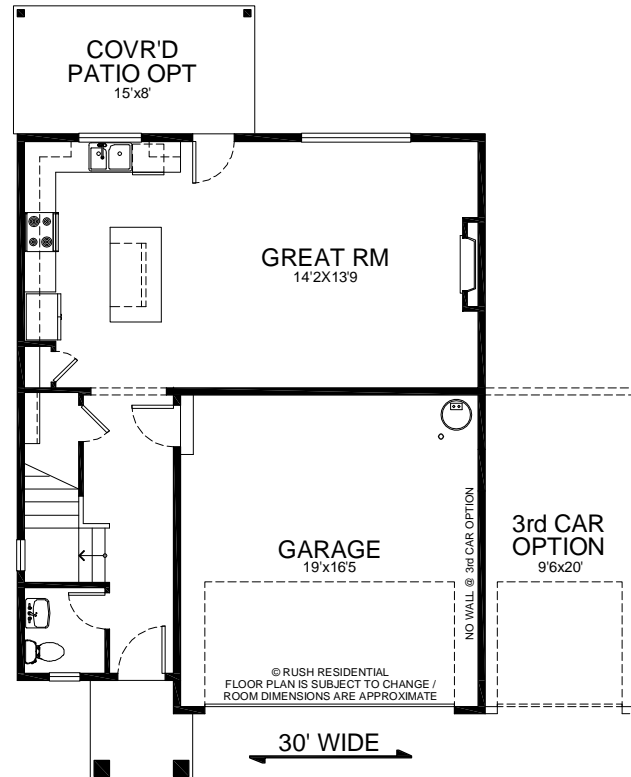

The Penrose

1,767^{sf}
DATE

Building Exceptional Homes.
www.RushResidential.com

Reported square footage and floor plans are approximate. Base price does not include options. Plans shown are a general representation of, and may vary from actual constructed floor plan. (Primary Example Garage Left vs Garage Right) Standards vary depending on neighborhood. For more information, contact your Rush Residential sales representative. Rush Residential reserves the right to change the floor plan at any time.