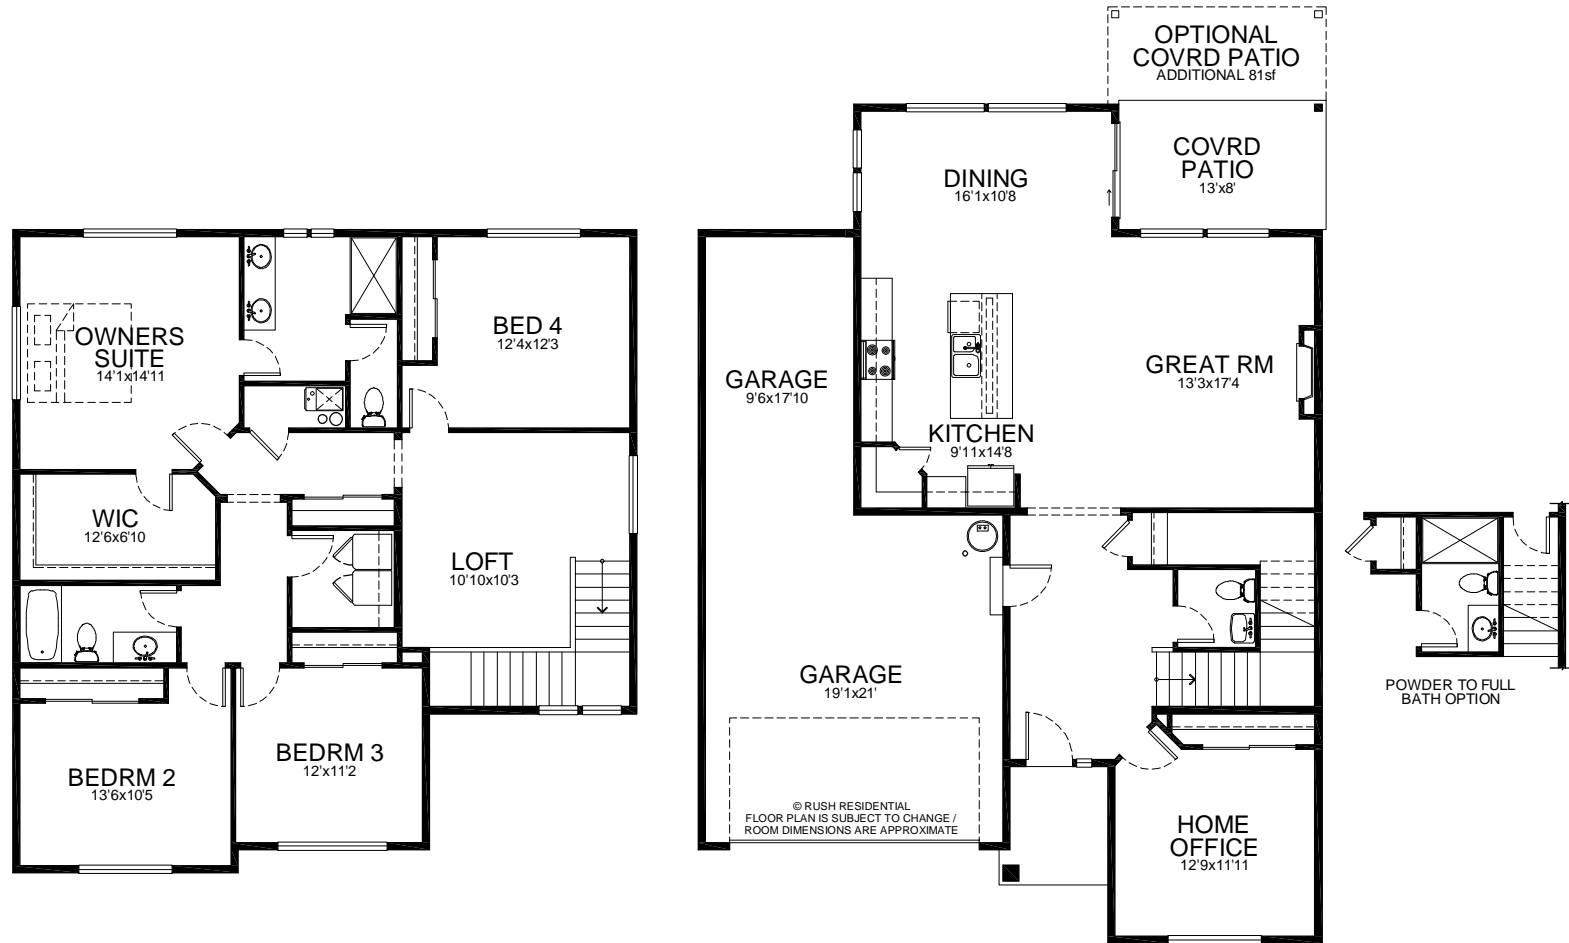

The Shelby

2,602^{sf}
1/23/24

Garage Left

Building Exceptional Homes.
www.RushResidential.com

Reported square footage and floor plans are approximate. Base price does not include options. Plans shown are a general representation of, and may vary from actual constructed floor plan. (Primary Example Garage Left vs Garage Right)
Standards vary depending on neighborhood. For more information, contact your Rush Residential sales representative. Rush Residential reserves the right to change the floor plan at any time.