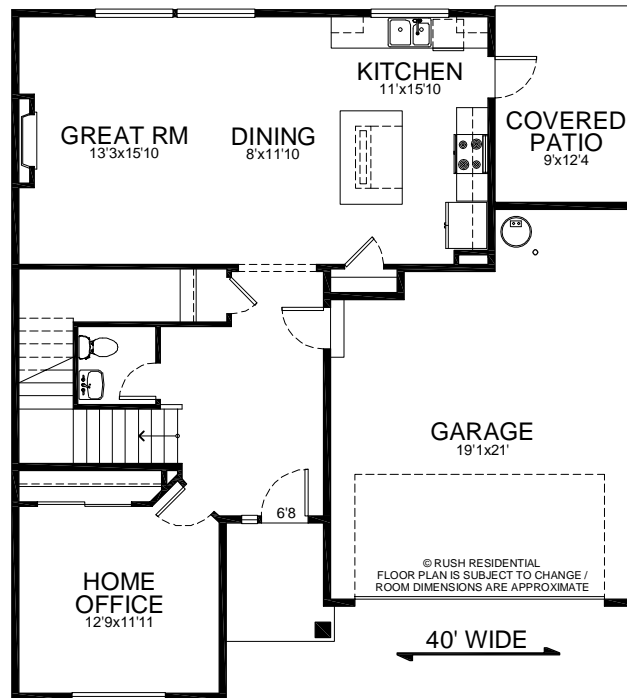

The Elbe

2,351^{sf}
DATE

POWDER TO FULL
BATH OPTION

Building Exceptional Homes.
www.RushResidential.com

Reported square footage and floor plans are approximate. Base price does not include options. Plans shown are a general representation of, and may vary from actual constructed floor plan. (Primary Example Garage Left vs Garage Right)
Standards vary depending on neighborhood. For more information, contact your Rush Residential sales representative. Rush Residential reserves the right to change the floor plan at any time.