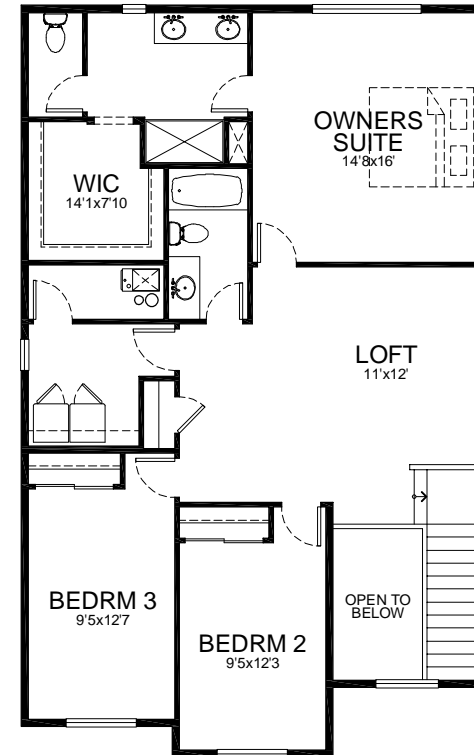

The Cayuse

2,245^{sf}
DATE

Building Exceptional Homes.
www.RushResidential.com

Reported square footage and floor plans are approximate. Base price does not include options. Plans shown are a general representation of, and may vary from actual constructed floor plan. (Primary Example Garage Left vs Garage Right) Standards vary depending on neighborhood. For more information, contact your Rush Residential sales representative. Rush Residential reserves the right to change the floor plan at any time.