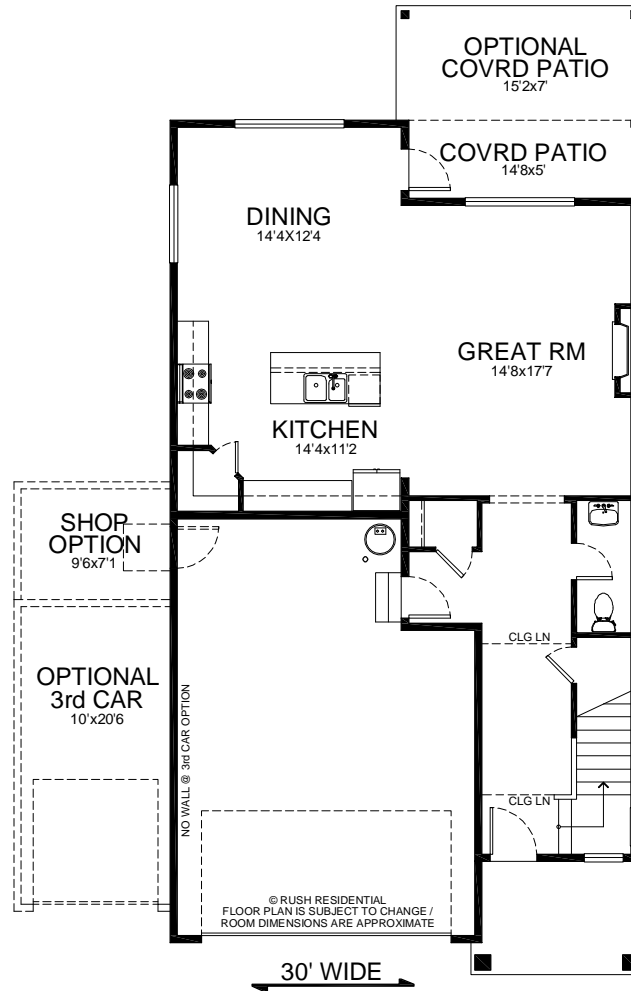

The Cayuse

2,245^{sf}
DATE

Building Exceptional Homes.
www.RushResidential.com

Reported square footage and floor plans are approximate. Base price does not include options. Plans shown are a general representation of, and may vary from actual constructed floor plan. (Primary Example Garage Left vs Garage Right) Standards vary depending on neighborhood. For more information, contact your Rush Residential sales representative. Rush Residential reserves the right to change the floor plan at any time.