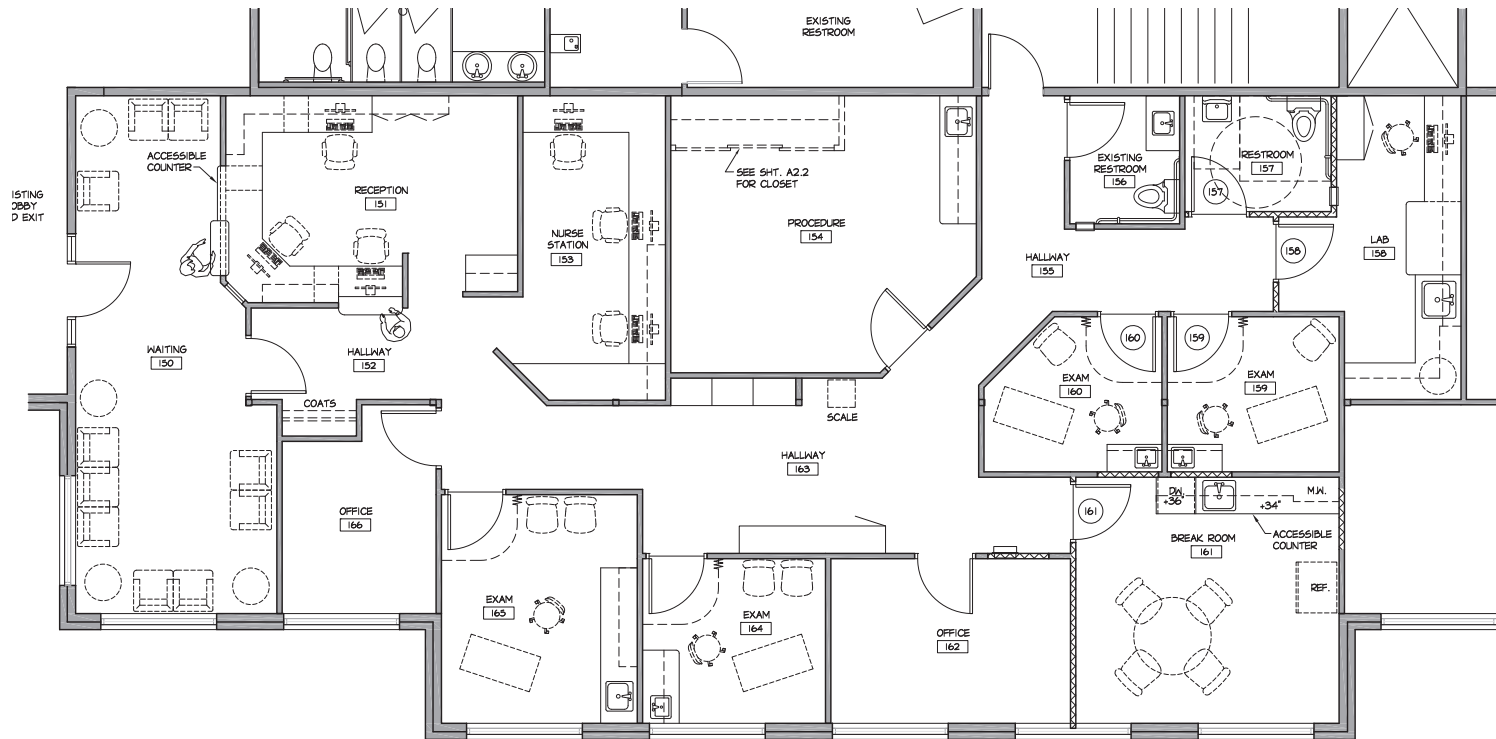

5801 SOUNDVIEW
5801 SOUNDVIEW DRIVE, GIG HARBOR

Suite 150 - 2,885 Rentable Square Feet