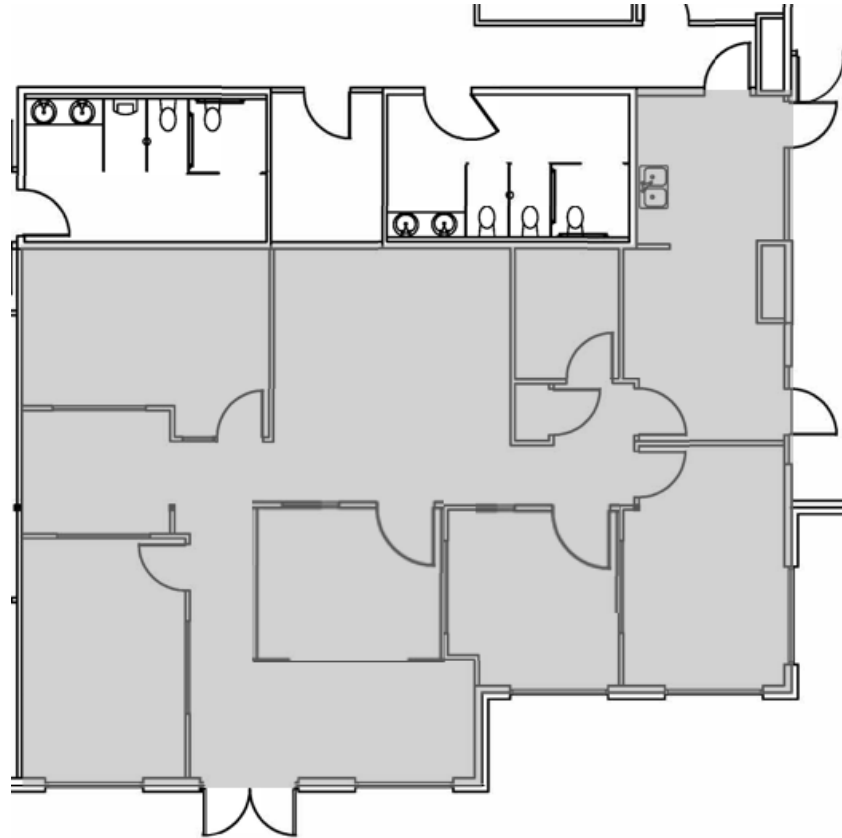

5801 SOUNDVIEW
5801 SOUNDVIEW DRIVE, GIG HARBOR

Suite 100 - 1,664 Rentable Square Feet