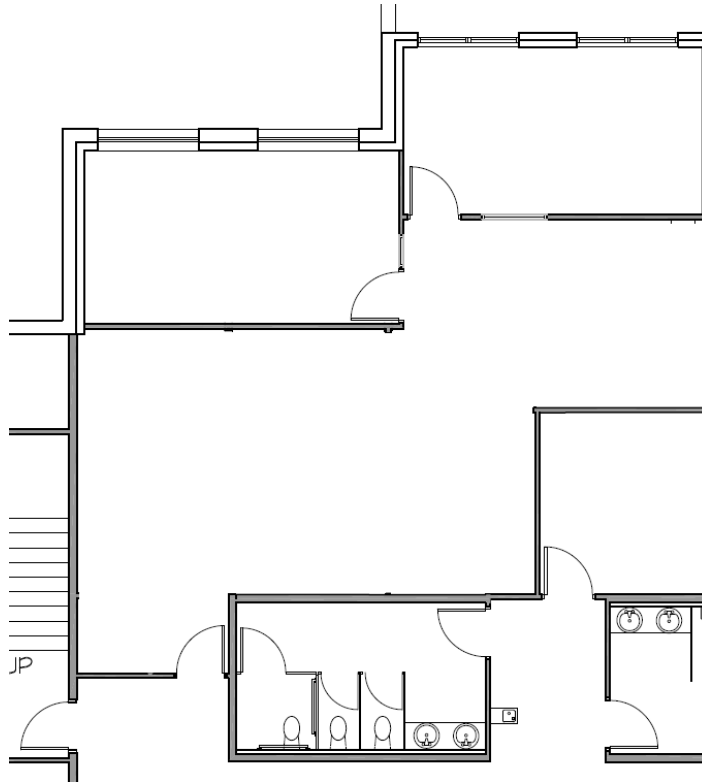

SOUNDVIEW

5801 SOUNDVIEW DRIVE, GIG HARBOR

Suite 50C

Suite 50A

4,034 Rentable Square Feet