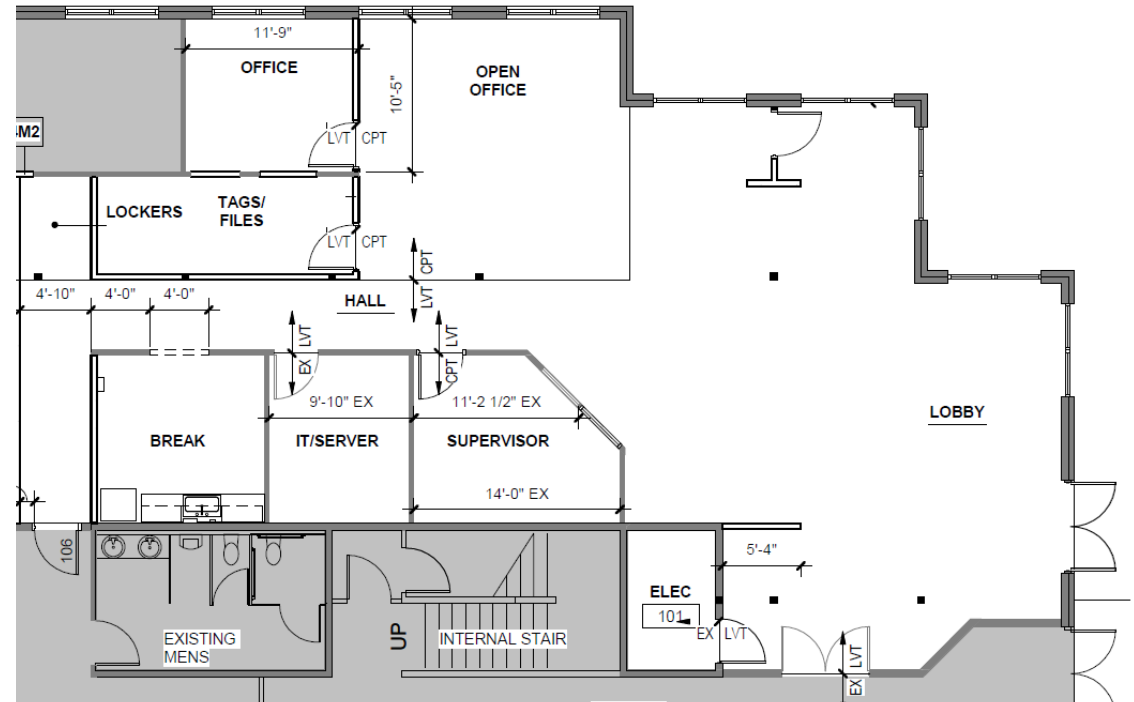

SOUNDVIEW

5801 SOUNDVIEW DRIVE, GIG HARBOR

Suite 50C

Suite 50A

4,034 Rentable Square Feet