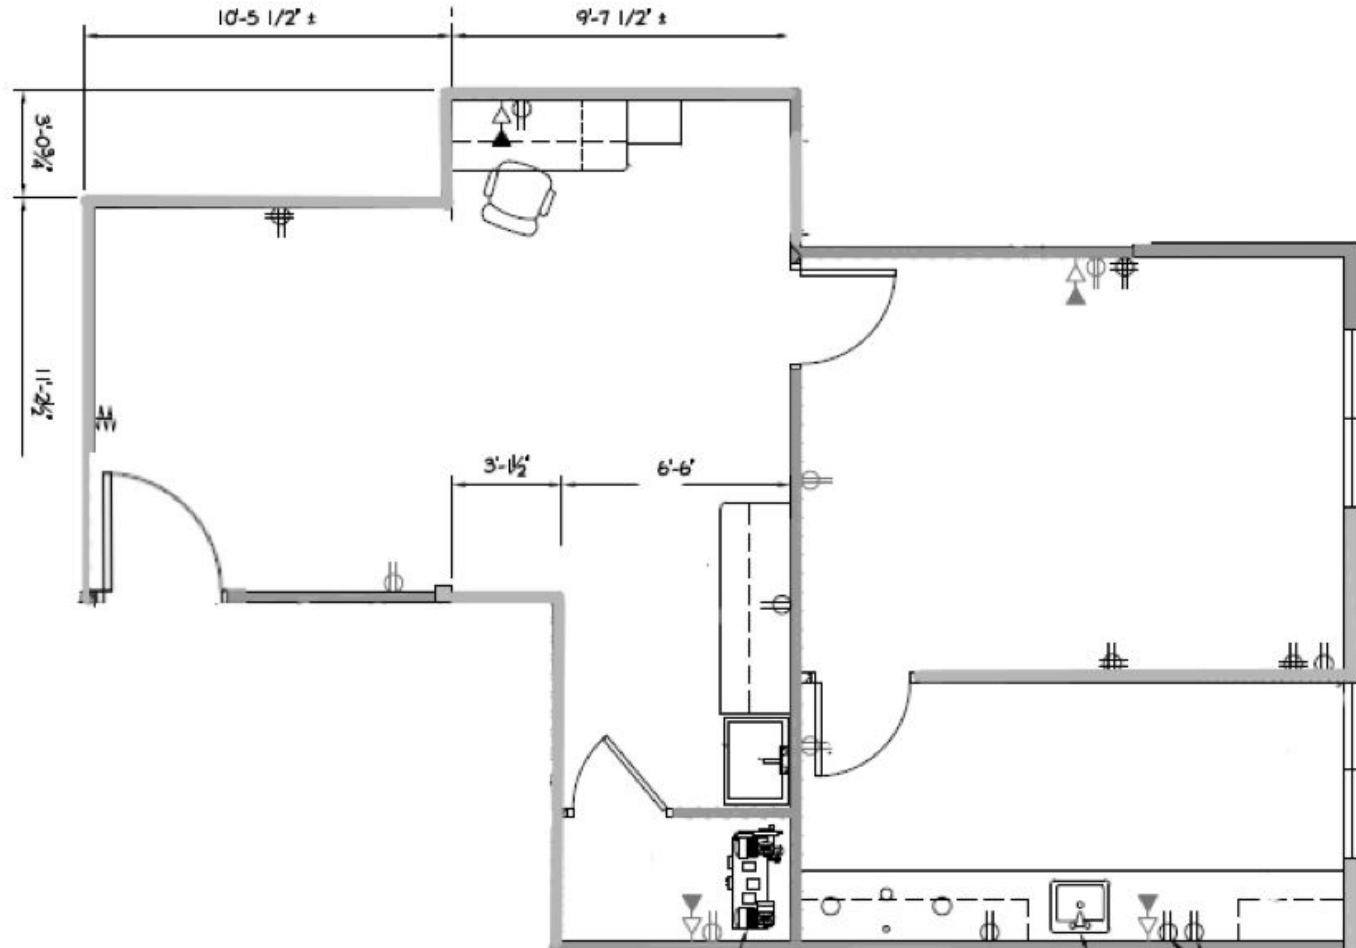

OLYMPIC SQUARE PROFESSIONAL CENTER
5201 OLYMPIC DRIVE, GIG HARBOR

Suite 150 - 904 Rentable Square Feet